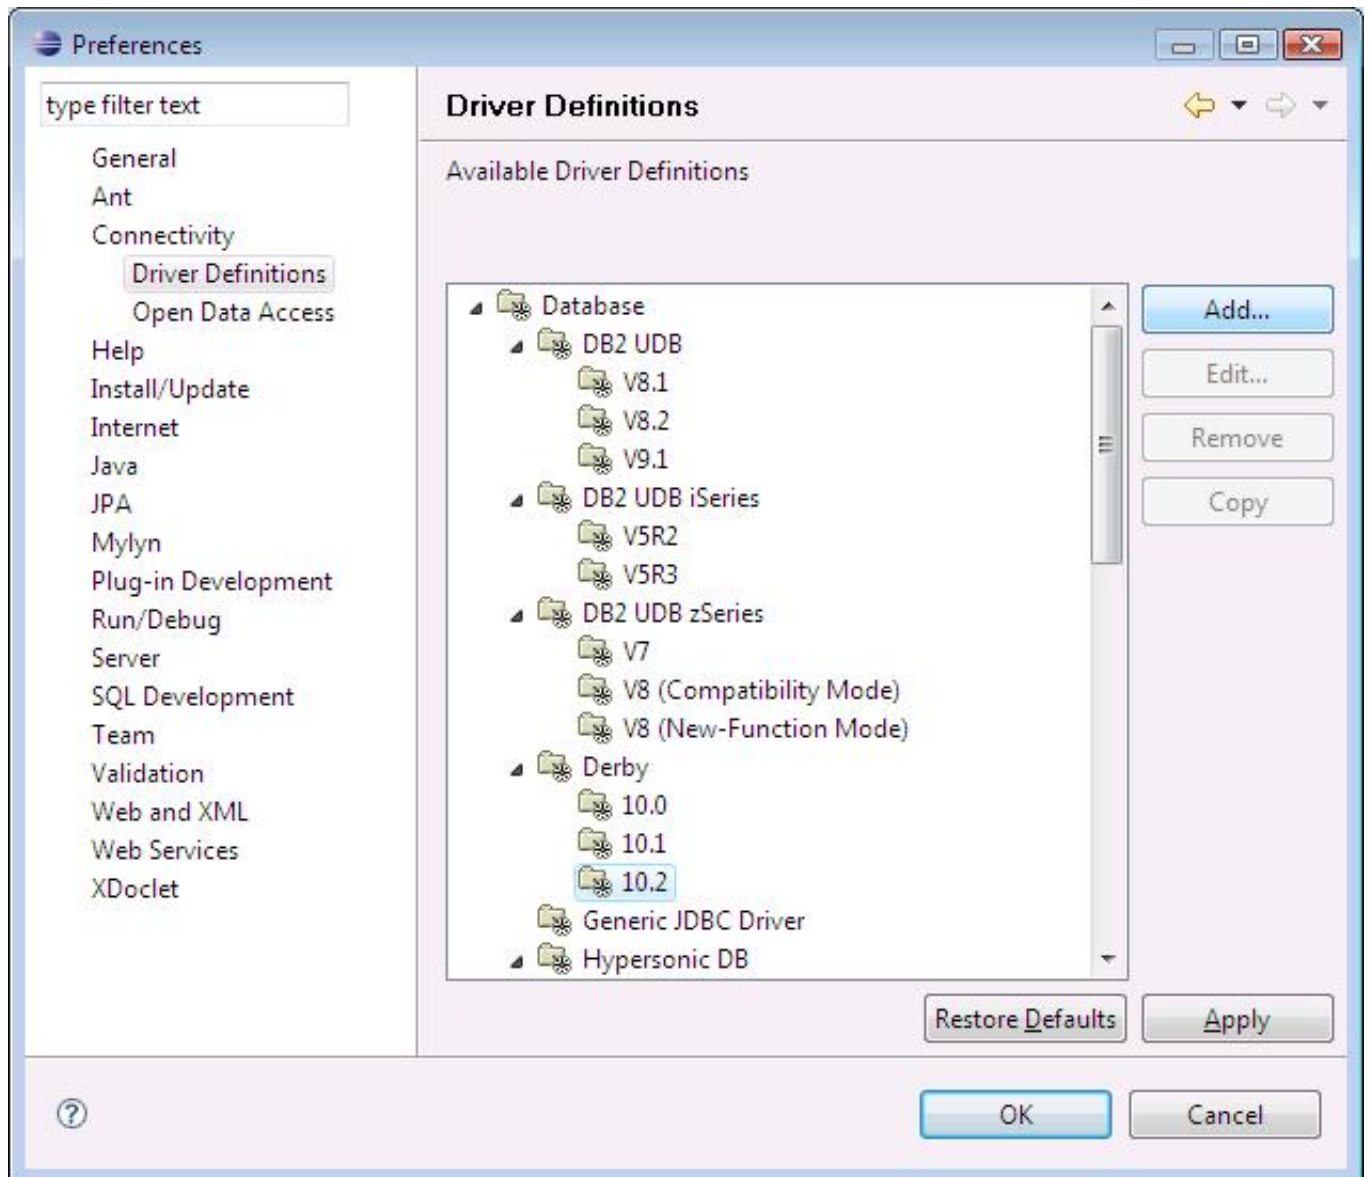

0-WEB.ru

[Driver Jdbc Db2 Windows 10](#)

[Driver Jdbc Db2 Windows 10](#)

0-WEB.ru

I just want to connect to my database, so what should I use Ive heard of the Data Server Client, Administrative Client, Runtime Client, Data Studio, JDBC Driver.. JDBC connection valuesdrivercom DB2 Driver urljdbc db TESTGEN
usernameXXXXXXXX.. xxxx DB2 INSTDEFdb 2inst Contains links to download DB2 10 5 Fix Pack 8, servers, extenders, clients and drivers from Fix Central for Linux, Unix and Windows.