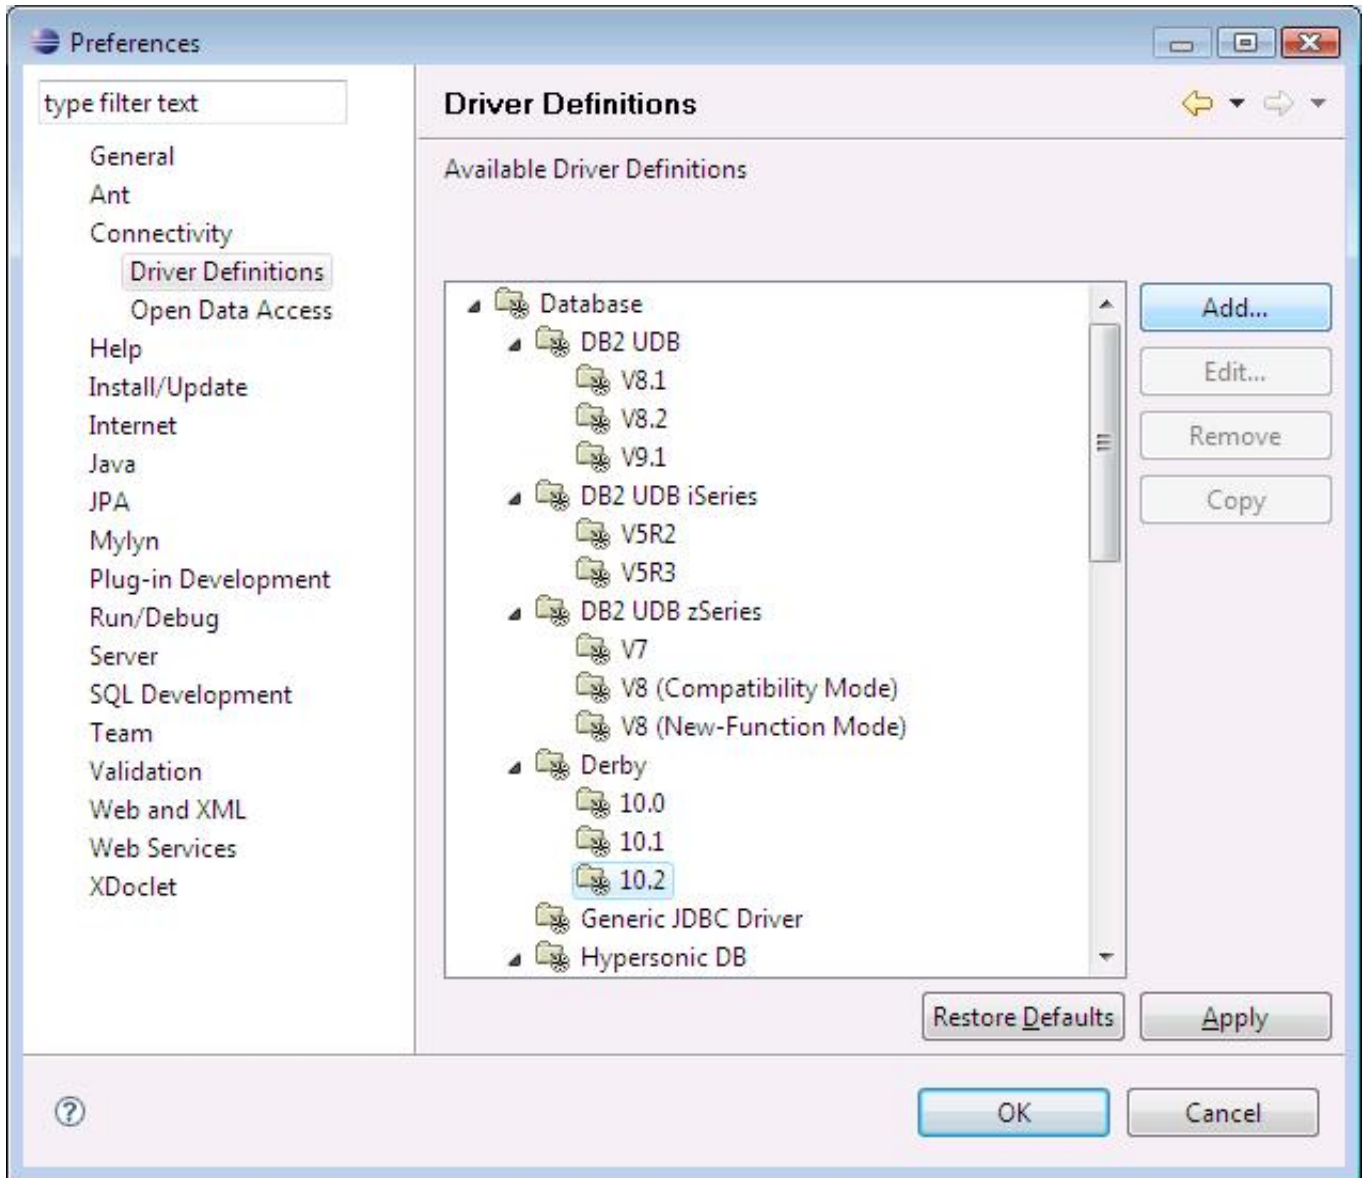

[Prince Of Persia Sands Of Time Free Download For Android](#)

how to check jdbc driver in windows

[Need Disk Utility To Create A Jbod Raid For Mac Mini](#)

Several test elements use JMeter properties to control their behaviour These properties are normally resolved when the class is loaded. [Komik Tintin Bahasa Indonesia Lengkap Sinonim](#)

how to install jdbc driver in windows 10

[Watch Tinker Bell And The Great Fairy Rescue (Mandarin Chinese Edition) Online](#)

DB2 ADMIN SERVERxxxxxx TCPIP Service name SVCENAME 5 How to Connect to Oracle via JDBC.. Solve Do more Join the Db2 Community Watch the video Community Education Downloads Support Featured IBM Db2 Direct and.. ERRORCODE 4 49 SQLSTATE0 80 01 I have a new DB2 server v I can connect to the database locally just fine.. The two most common methods of connecting Progress DataDirect Connect and Connect64 for ODBC SQL Server Wire Protocol